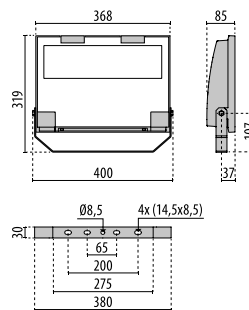

GUELL 2

■ GR-94 / Metallic grey / Textured

Scan the QR-code for the latest information

LED floodlight for indoor and outdoor, comprising:

- → Die-cast aluminium housing, polyester powder coat finish ISO 9227/12944 - ISO 9223 (C5)
- → Extra clear, toughened, flat glass diffuser
- → High-performance polished, oxidised, iridescence-free, aluminium reflector (Al 99.99)
- → Anti-ageing custom moulded silicone sealing gasket(s)
- → Cable gland M20x1.5 for cables Ø 10- Ø 14 mm
- → High asymmetrical distributions low-glare optic options available (A50/W versions)
- → Stainless steel locking hardware
- → Fully integrated stainless steel aluminium spring clips
- → Powder-coated steel tilttable bracket
- → Openable and maintainable luminaire (future-proof)
- → Dimmable ballast available. Consult factory
- → Other colour temperatures (CCT) and colour rendering index (CRI) options available. Consult factory
- → For integral surge protection device (SPD) against mains overvoltages up to 10 kV (CM/DM) consult factory
- → Design by GIORGIO LODI

GUELL 2

Identifying and classifying our optics