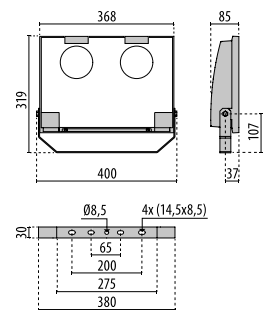

GUELL 2

■ GR-94 / Metallic grey / Textured

Scan the QR-code for the latest information

LED floodlight for indoor and outdoor, comprising:

- → Die-cast aluminium housing, polyester powder coat finish ISO 9227/12944 - ISO 9223 (C5)
- → Extra clear, toughened, flat glass diffuser
- → High-performance polished, oxidised, iridescence-free, aluminium reflector (Al 99.99)
- → Anti-ageing custom moulded silicone sealing gasket(s)
- → Cable gland M20x1.5 for cables Ø 10- Ø 14 mm
- → High asymmetrical distributions low-glare optic options available (A50/W versions)
- → Stainless steel locking hardware
- → Fully integrated stainless steel aluminium spring clips
- → Powder-coated steel tilttable bracket
- → Openable and maintainable luminaire (future-proof)
- → Dimmable ballast available. Consult factory
- → Other colour temperatures (CCT) and colour rendering index (CRI) options available. Consult factory
- → For integral surge protection device (SPD) against mains overvoltages up to 10 kV (CM/DM) consult factory
- → Design by GIORGIO LODI

GUELL 2
C/I

Identifying and classifying our optics